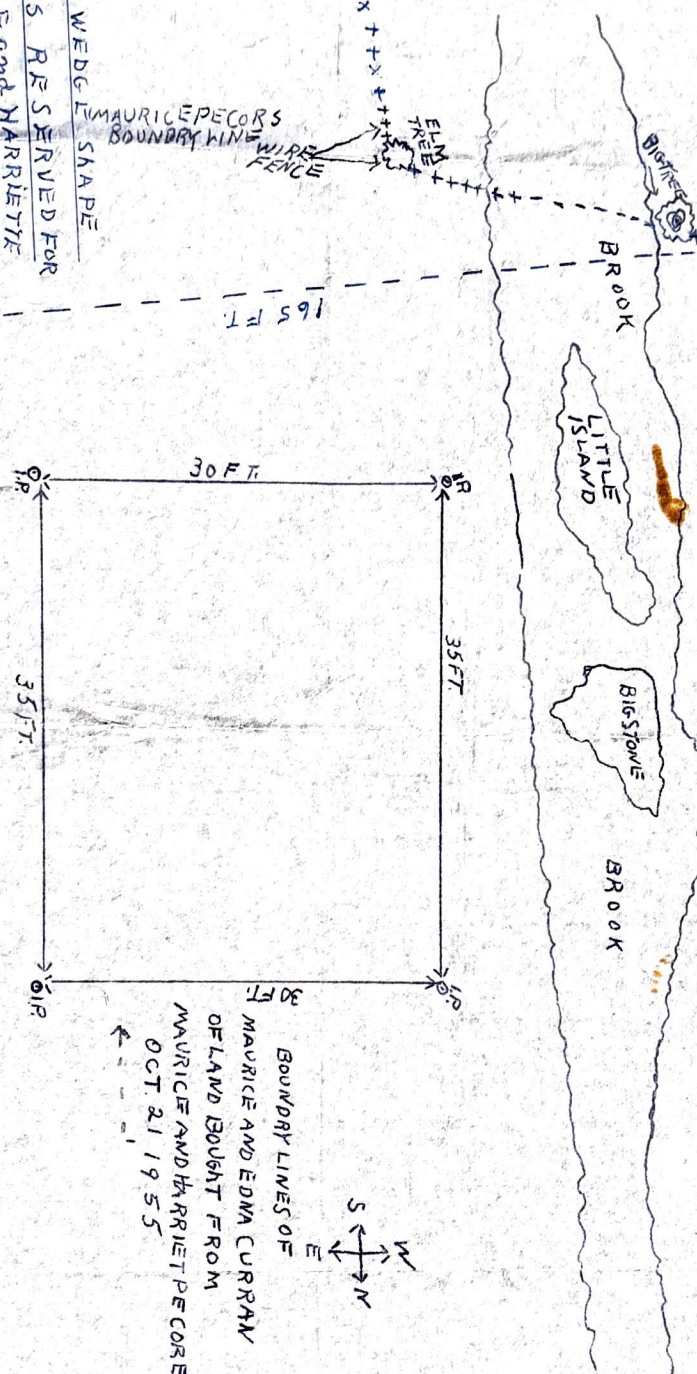

GRAVEL HIGHWAY

Map # 34

THIS WEDGE SHAPED LOT IS RESERVED FOR MAURICE and HARRIET PECORE

IRON POST

SMALL STREAM BANK

TREES